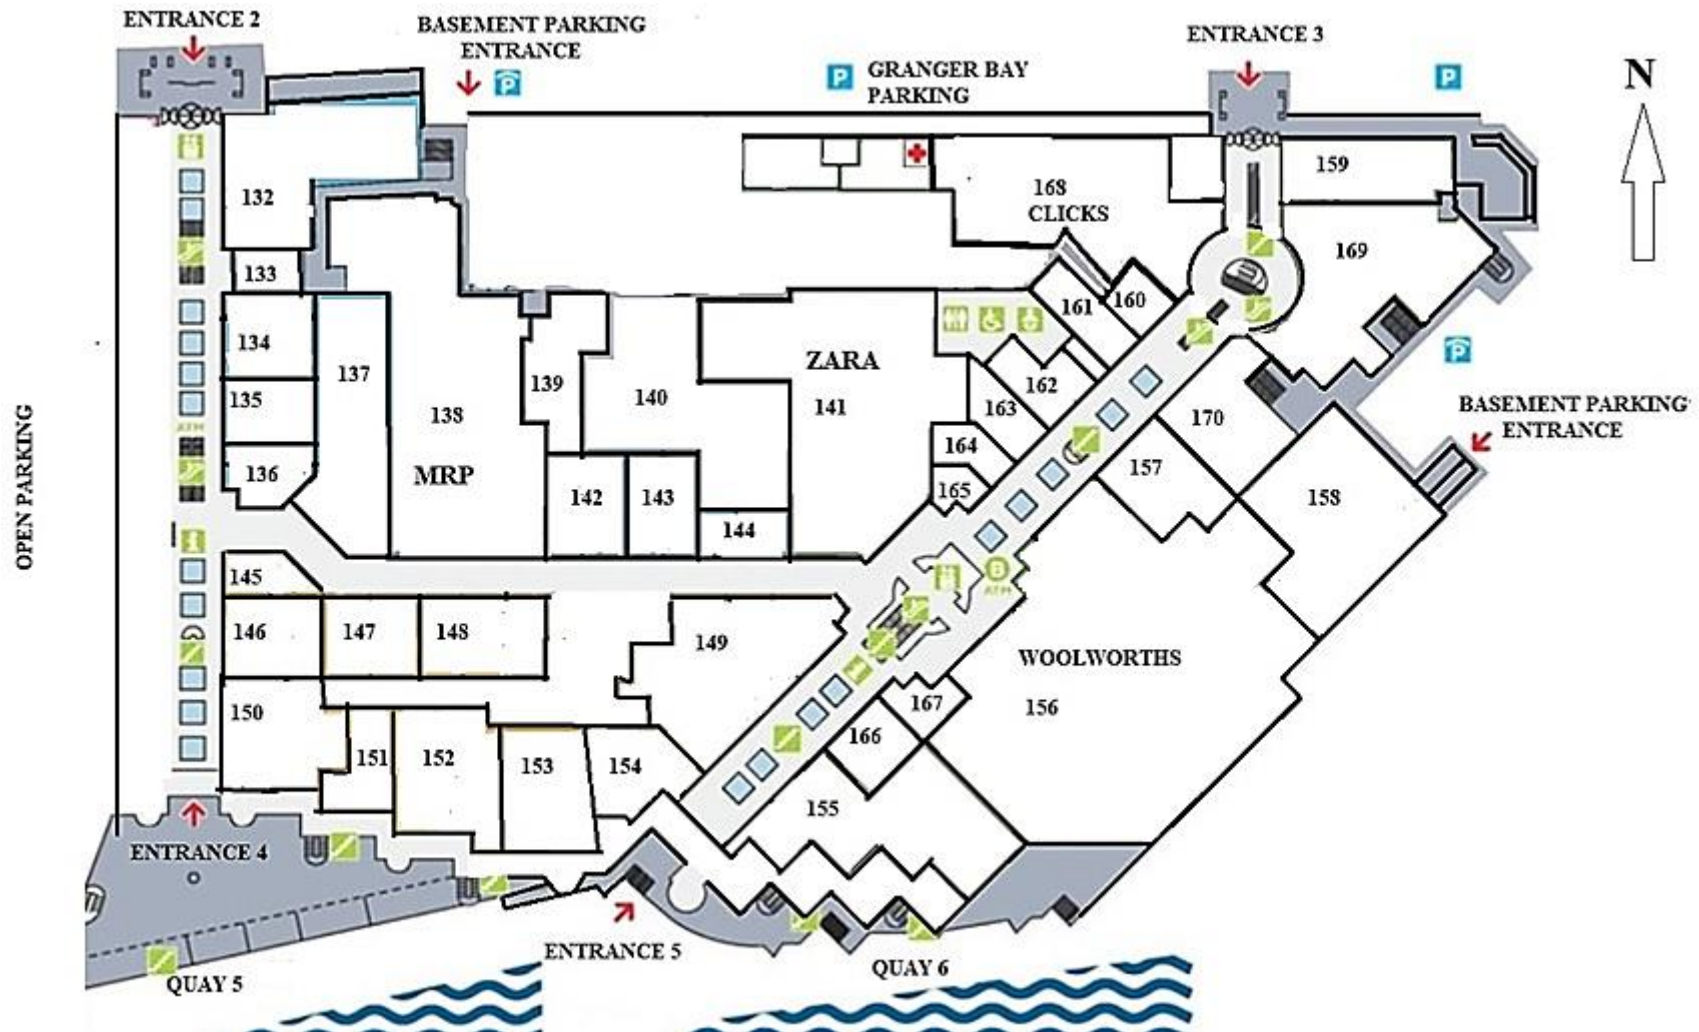

Province of the  
**EASTERN CAPE**  
EDUCATION

**NATIONAL  
SENIOR CERTIFICATE**

**GRADE 12**

**SEPTEMBER 2020**

**MATHEMATICAL LITERACY P1  
ADDENDUM**

---

This addendum consists of 1 annexure.

---

## ANNEXURE A

## VICTORIA WHARF SHOPPING CENTRE IN CAPE TOWN

## NOTE:

- Other than basement entrances, the other entrances are on lower level.
- Shops are indicated in numbers.

[Source: [www.waterfront.co.za](http://www.waterfront.co.za)]